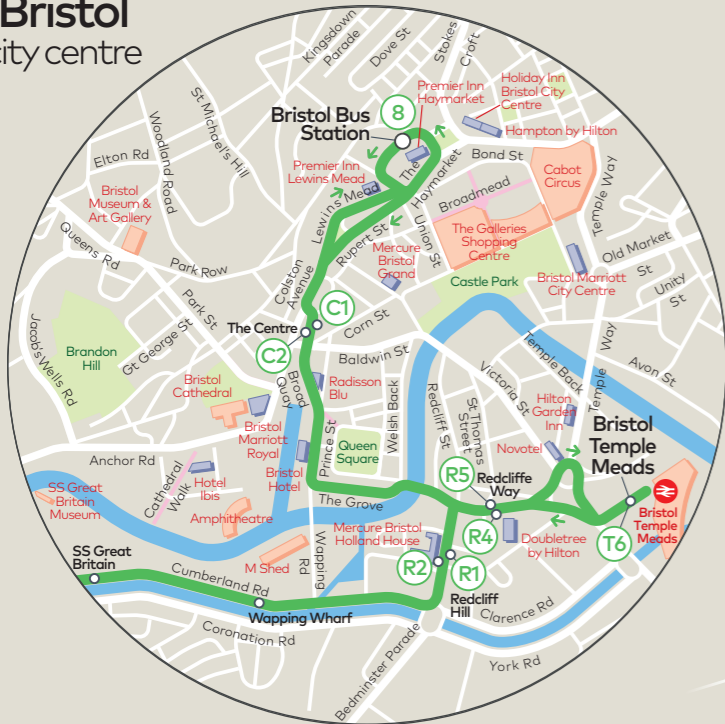

www.firstgroup.com/westofengland

Tel. **0345 602 0121**
(Monday to Saturday 7am to 7pm, Sunday 9am to 5pm)

Airport & flight information

Visit www.bristolairport.co.uk

Bristol Bus Station
Bristol Temple Meads ⇄
Bristol Airport

Express bus Service A1
timetable starting 28th October 2018

NEW timetable & route!

Bristol city centre

Bristol city centre
see inset to left

○ Bus stop
→ Direction of travel

Average journey time

(times may vary depending on time of travel)

- Start ○ Bristol Bus Station Bay (8)
- +2 mins ○ The Centre Stop (C1)
- +9 mins ○ Bristol Temple Meads Stop (T6)
- +10 mins ○ Redcliffe Way Stop (R4)
- +10 mins ○ Redcliff Hill Stop (R1)
- +12 mins ○ Wapping Wharf
- +14 mins ○ SS Great Britain
- +15 mins ○ Cumberland Road
- +16 mins ○ Ashton Gate
- +18 mins ○ Ashton Vale
- +20 mins ○ Brookgate
- +23 mins ○ Lime Kiln Roundabout
- +35 mins ○ Bristol Airport