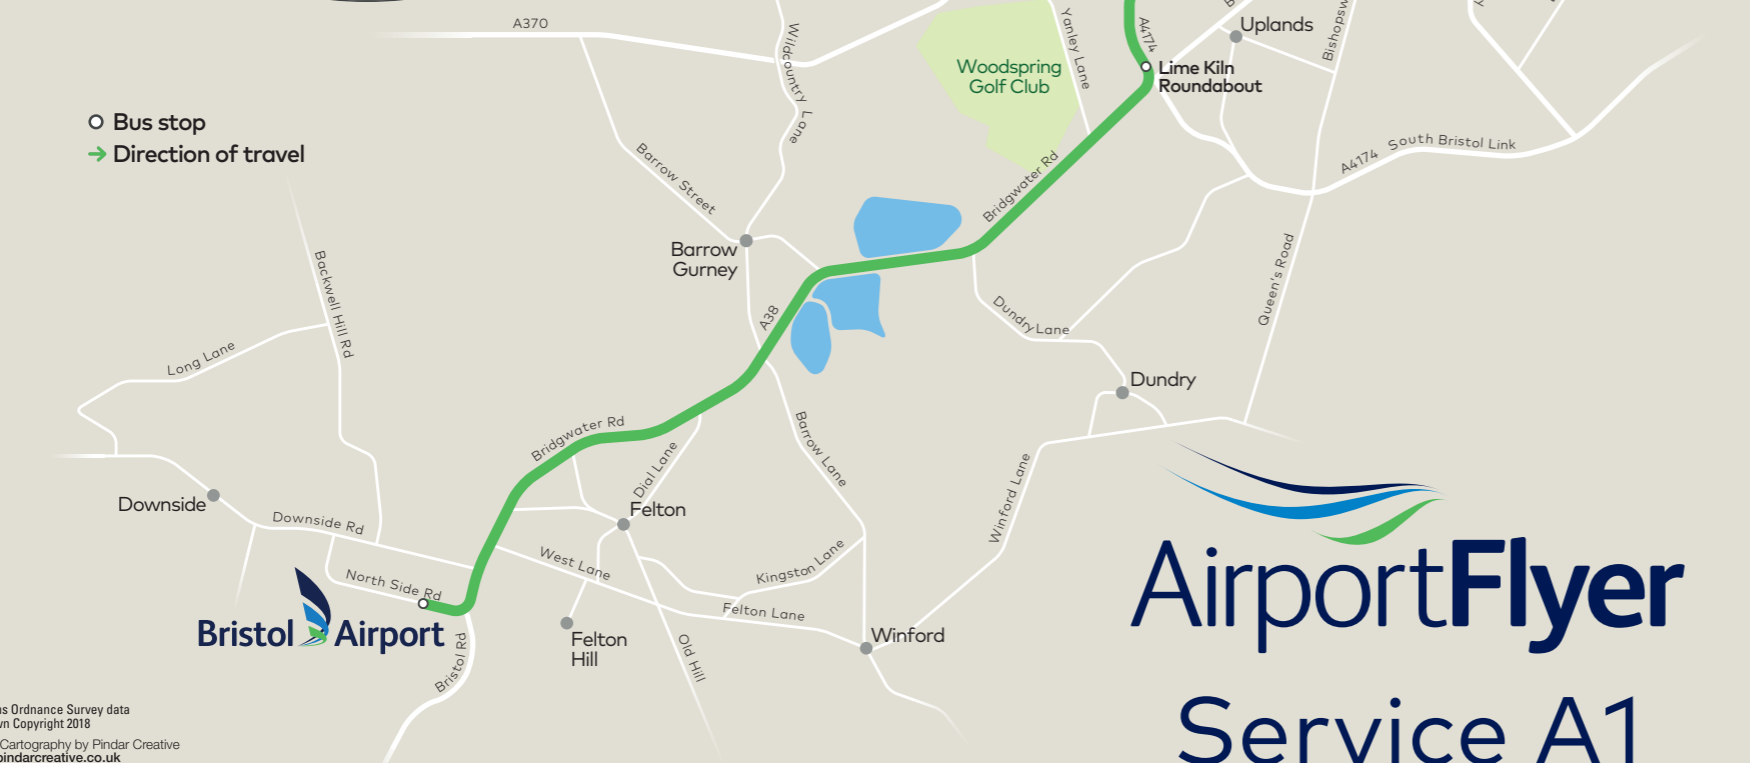

Bristol city centre
see inset to left

○ Bus stop
→ Direction of travel

Average journey time

(times may vary depending on time of travel)

- Start ○ Bristol Bus Station Bay (8)
- +2 mins ○ The Centre Stop (C1)
- +9 mins ○ Bristol Temple Meads Stop (T6)
- +10 mins ○ Redcliffe Way Stop (R4)
- +10 mins ○ Redcliff Hill Stop (R1)
- +12 mins ○ Wapping Wharf
- +14 mins ○ SS Great Britain
- +15 mins ○ Cumberland Road
- +16 mins ○ Ashton Gate
- +18 mins ○ Ashton Vale
- +20 mins ○ Brookgate
- +23 mins ○ Lime Kiln Roundabout
- +35 mins ○ Bristol Airport

Travel to **Bristol Airport**
from **just £7...**